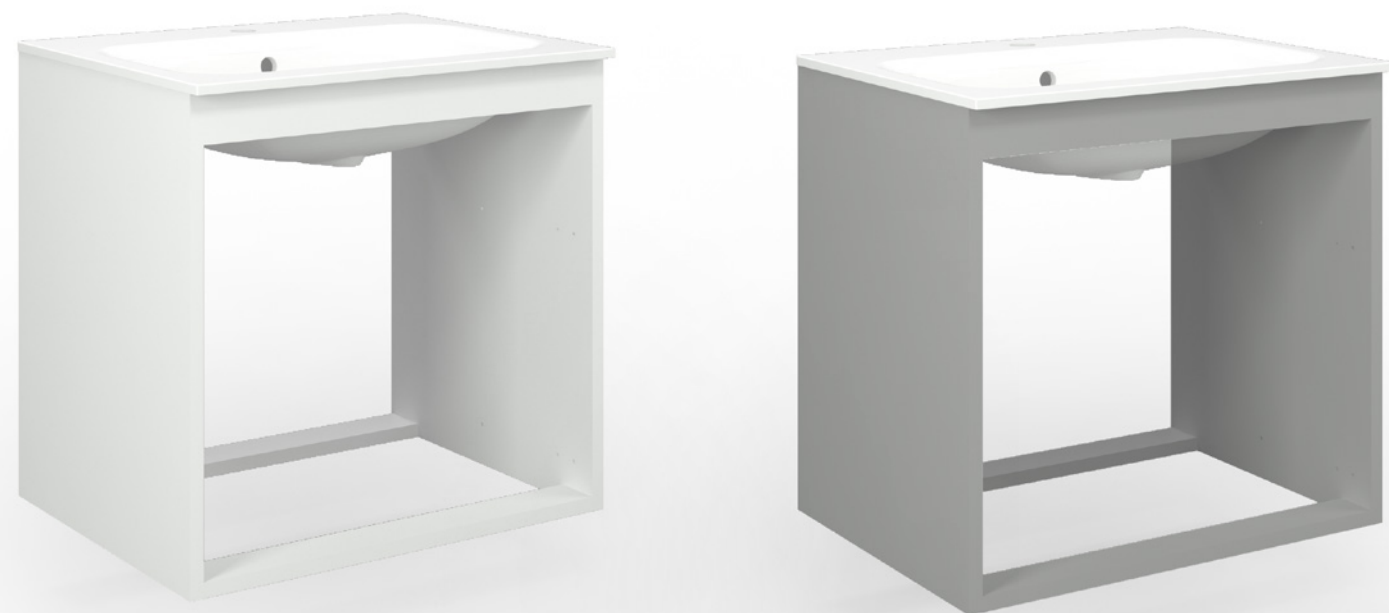

2 Doors

Left or right opening compartments

Size
Width 35 cm
Depth 33 cm
Height 162 cm

1 open compartments

Left or right opening compartments

Size
Width 35 cm
Depth 33 cm
Height 162 cm

2 open compartments

Left or right opening compartments

Size
Width 35 cm
Depth 33 cm
Height 162 cm

Structure

Washbasin

Melamine structure
Available colour:

White
soft-textured

Gray
soft-textured

Furniture realized with a **soft-textured** surface that gives the element a **higher quality value**.

Size
Width 60 cm
Depth 45 cm
Height 57 cm

Structure available colours:

White
soft-textured

Gray
soft-textured

Doors available colours:

White matt

Green matt

Blue matt